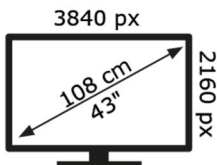

ENERG

TOSHIBA

43QA4C63DG

54 kWh/1000h

ABCDEF **G**

54 kWh/1000h

50613807