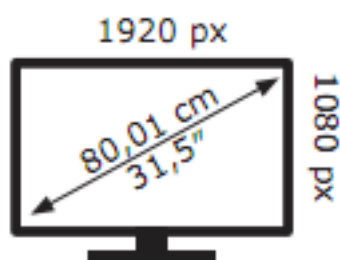

ENERG

HP, Inc.

HP M32f FHD
HSD-0094-K

21 kWh/1000h

2019/2013