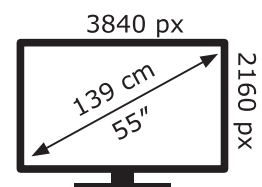

ENERG

JTC

Jay Tech Cameras

GD06-S55U5541VMQ

100 kWh/1000h

2019/2013