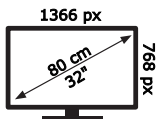

ENERG

LENCO

LED-3263BK

32 kWh/1000h

ABCDE **F** G

32 kWh/1000h

50639753