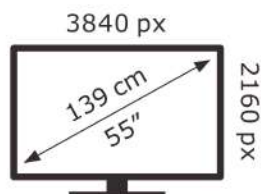

ENERG

SMART  TECH

55UV10V1

63 kWh/1000h

ABCD **E** FG

64 kWh/1000h

2019/2013