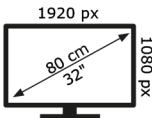

ENERG

HITACHI

32HAE4350

32 kWh/1000h

ABCDE**F**G

32 kWh/1000h

50597092

2019/2013