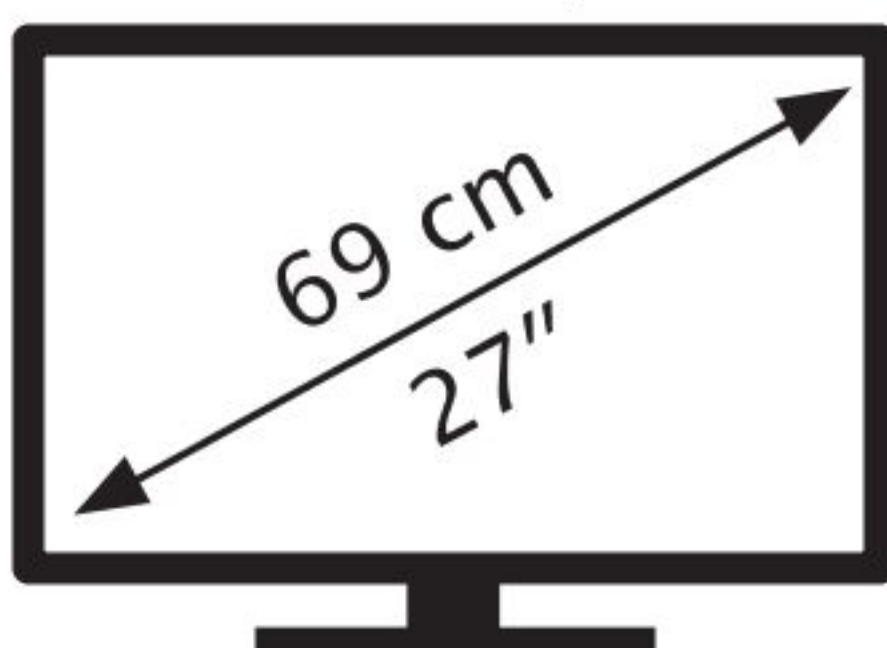

ENERGY

acer

VG270U P

32 kWh/1000h

ABCDEF **G**

65 kWh/1000h

2560 px

1440 px