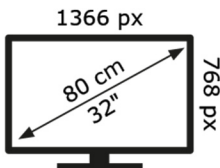

ENERG

TELEFUNKEN

XH32G101N

32 kWh/1000h

50549371