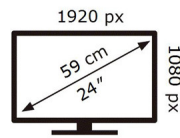

ENERGY

SAMSUNG

C24F390FHR

18 kWh/1000h

2019/2013