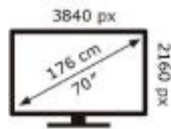

SAMSUNG

UE70TU7170U

**161** kWh/1000h

ABCDEF **G**  
**HDR**  
**217** kWh/1000h

2019/2013