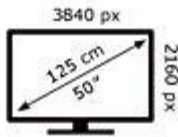

SAMSUNG

GQ50Q67TGU

87 kWh/1000h

ABCDEF **G**
HDR
97 kWh/1000h

2019/2013