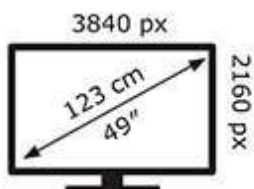

SOGO

SS-4901

82 kWh/1000h

ABCDEF**G**

84 kWh/1000h

2019/2013