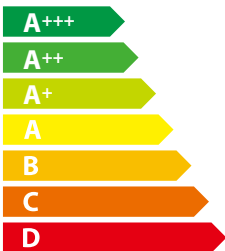

ENERG
енергия · ενεργεια

sauber

SCTC-60I

53
kWh/annum

Icon of a three-leaf plant inside a circle.

ABCD**E**FG

Icon of a light bulb.

ABCDEFG

Icon of water droplets falling from a pipe.

AB**B**CDEFG

Icon of a speaker with sound waves.

63dB