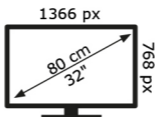

ENERG

TELEFUNKEN

XH32J511V

32 kWh/1000h

ABCDEF **G**

45 kWh/1000h

50604748

2019/2013