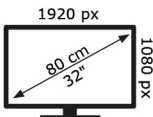

# ENERG

TELEFUNKEN

XF32K550

**32** kWh/1000h

ABCDEF **G**

**45** kWh/1000h

50610203