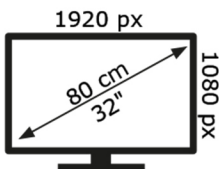

ENERGY

HITACHI

FA32E4250

32 kWh/1000h

ABCDE**F**G

32 kWh/1000h

50550550

2019/2013