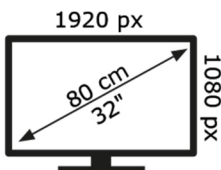

# ENERGY

HITACHI

F32E4800

**32** kWh/1000h

ABCDEF **G**

**45** kWh/1000h

50610119

2019/2013