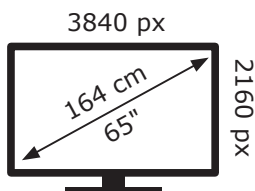

ENERGY

GRUNDIG

65 GFU 7960B USL000

100 kWh/1000h

ABCDEF**G**

130 kWh/1000h

2019/2013