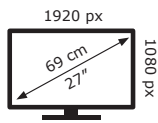

LG Electronics

27U411A-BG

**18** kWh/1000h

ABCD **E** FG  
**HDR**  
**20** kWh/1000h

2019/2013