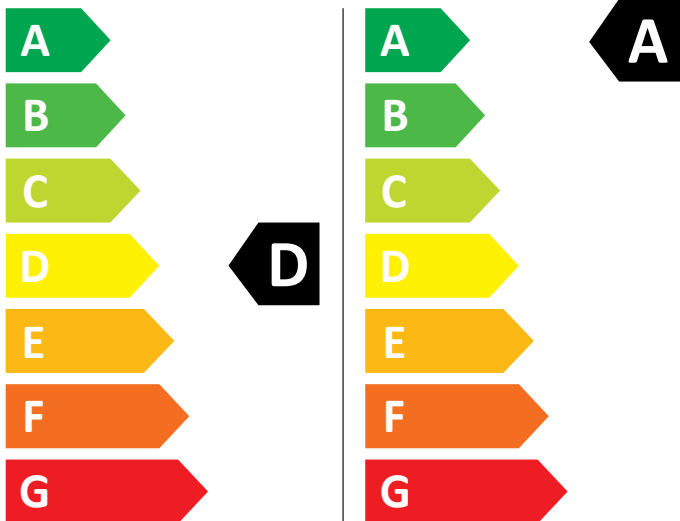

ENERG

Bosch

WNC254AS0

305 kWh / 100

52 kWh / 100

6,0 kg

10,5 kg

75 L