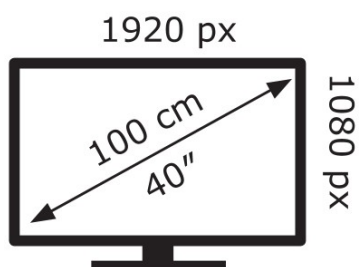

ENERG

Coocaa

40CGQG40Z

37 kWh/1000h

ABCDEF**G**

50 kWh/1000h

2019/2013