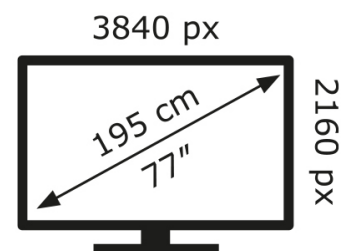

LG Electronics

OLED77C36LC

126 kWh/1000h

ABCDEF**G**

239 kWh/1000h

2019/2013