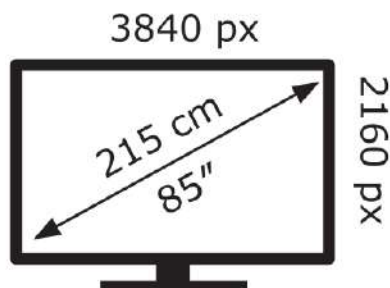

# ENERG

TCL

85C8LX1

**123** kWh/1000h

ABCDEF**G**

**500** kWh/1000h

2019/2013