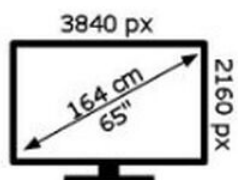

ENERGY

TOSHIBA

65QV3F63DG

85 kWh/1000h

135 kWh/1000h

2019/2013

50739156