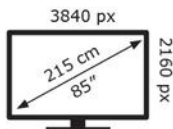

Hisense

85UR9S

**86** kWh/1000h

ABCDEF**G**

**200** kWh/1000h

2019/2013