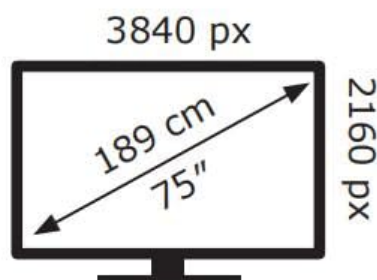

# ENERG

Hisense

75E7Q

**106** kWh/1000h

ABCDEF**G**

**160** kWh/1000h

2019/2013