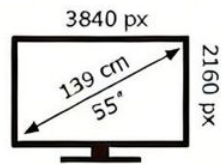

METZ

55MNE8000Z

76 kWh/1000h

ABCDEF**G**

156 kWh/1000h

2019/2013