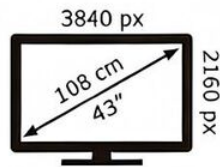

ENERG

METZ

43MQF7500Z

50 kWh/1000h

ABCDEF**G**

80 kWh/1000h

2019/2013