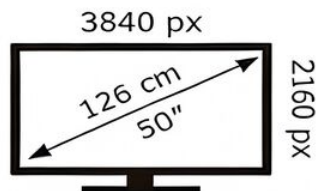

ENERG

METZ

50MUF7000Z

65 kWh/1000h

ABCDEF**G**

110 kWh/1000h

2019/2013