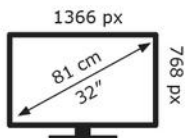

ENERG

Thomson

Thomson Go TV
32HG4M45

26 kWh/1000h

ABCD**E**FG

26 kWh/1000h

2019/2013