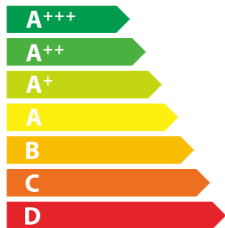

19
kwh/annum

Icon of a three-leaf plant inside a circle, representing energy saving. Below it, the text 'ABC**D** EFG' is displayed.

Icon of a light bulb, representing energy saving. Below it, the text 'A**B** CDEFG' is displayed.

Icon of water drops falling from a pipe, representing water saving. Below it, the text 'AB**C** DEFG' is displayed.

Icon of a speaker, representing sound power level. Below it, the text '66**dB**' is displayed.