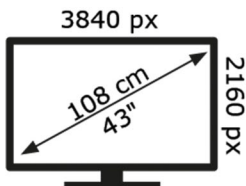

ENERG

JVC

LT-43VUQ6655

33 kWh/1000h

ABCDEF **G**

73 kWh/1000h

50765231