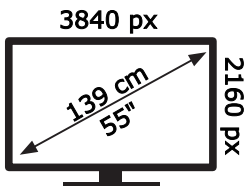

ENERG

TOSHIBA

55UV1563DDW

51 kWh/1000h

ABCDEF **G**

81 kWh/1000h

50758584

2019/2013