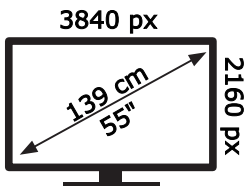

ENERG

TOSHIBA

55QV1563DDW

51 kWh/1000h

ABCDEF **G**

81 kWh/1000h

50758715