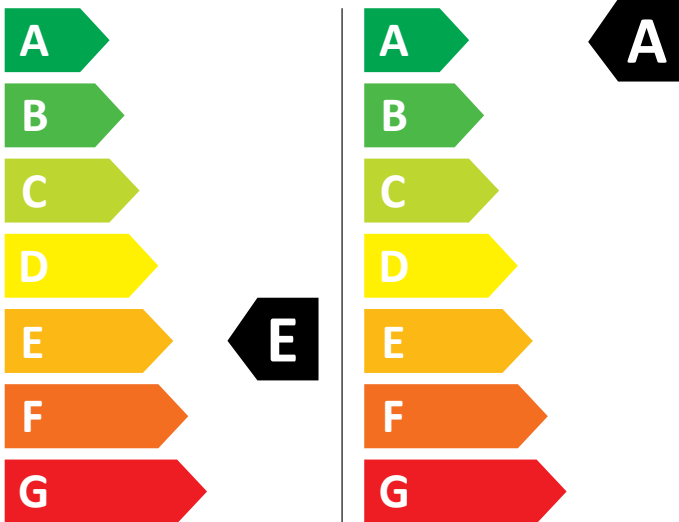

ENERG

Bosch

WKD28490EU

324 kWh / 100

47 kWh / 100

5,0 kg

8,0 kg

80 L