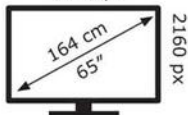

# ENERG

Hisense

65A6S

**80** kWh/1000h

ABCDEF**G**

**130** kWh/1000h

3840 px

2019/2013