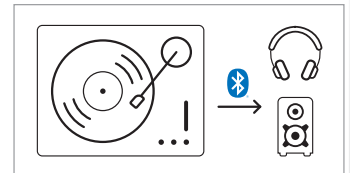

LBTA-166SI

Full automatic turntable with Bluetooth

**AUTOMATIC
START
&
RETURN**

Stream to headphone or speaker

can be bundled with
SPB-241WDGY

EN

- Bluetooth transmission 5.3
- Auto return and auto start
- 2 rated speed settings 33 RPM and 45 RPM
- Pre-amplifier ON-OFF
- Moving Magnetic Cartridge (AT3600L)
- Belt drive
- Metal platter
- Plastic dust cover
- included: RCA cable, CE-UK multiplug AC adaptor
- Connections: RCA output, ground