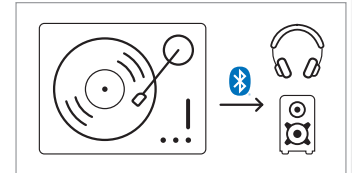

LBTA-166SI

Full automatic turntable with Bluetooth

**AUTOMATIC
START
&
RETURN**

Stream to headphone or speaker