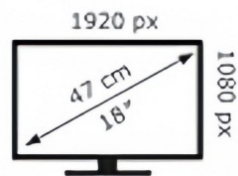

ENERGY

MOMODS

GS185CM1/GS185DM1/G
S185C2/GS185D2

7 kWh/1000h

ABCDEFG

HDR

0 kWh/1000h

2015/2013