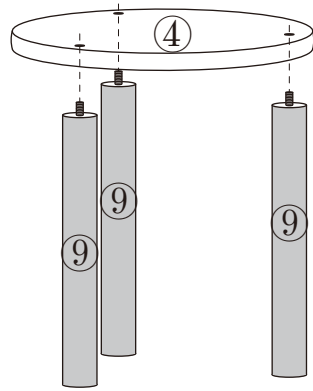

**PARTS**

**HARDWARE**

AX3

BX3

-  Bx2
-  Cx1

If you have any questions, please contact our customer care center, Our contact details are below:

**US**

 001-877-644-9366