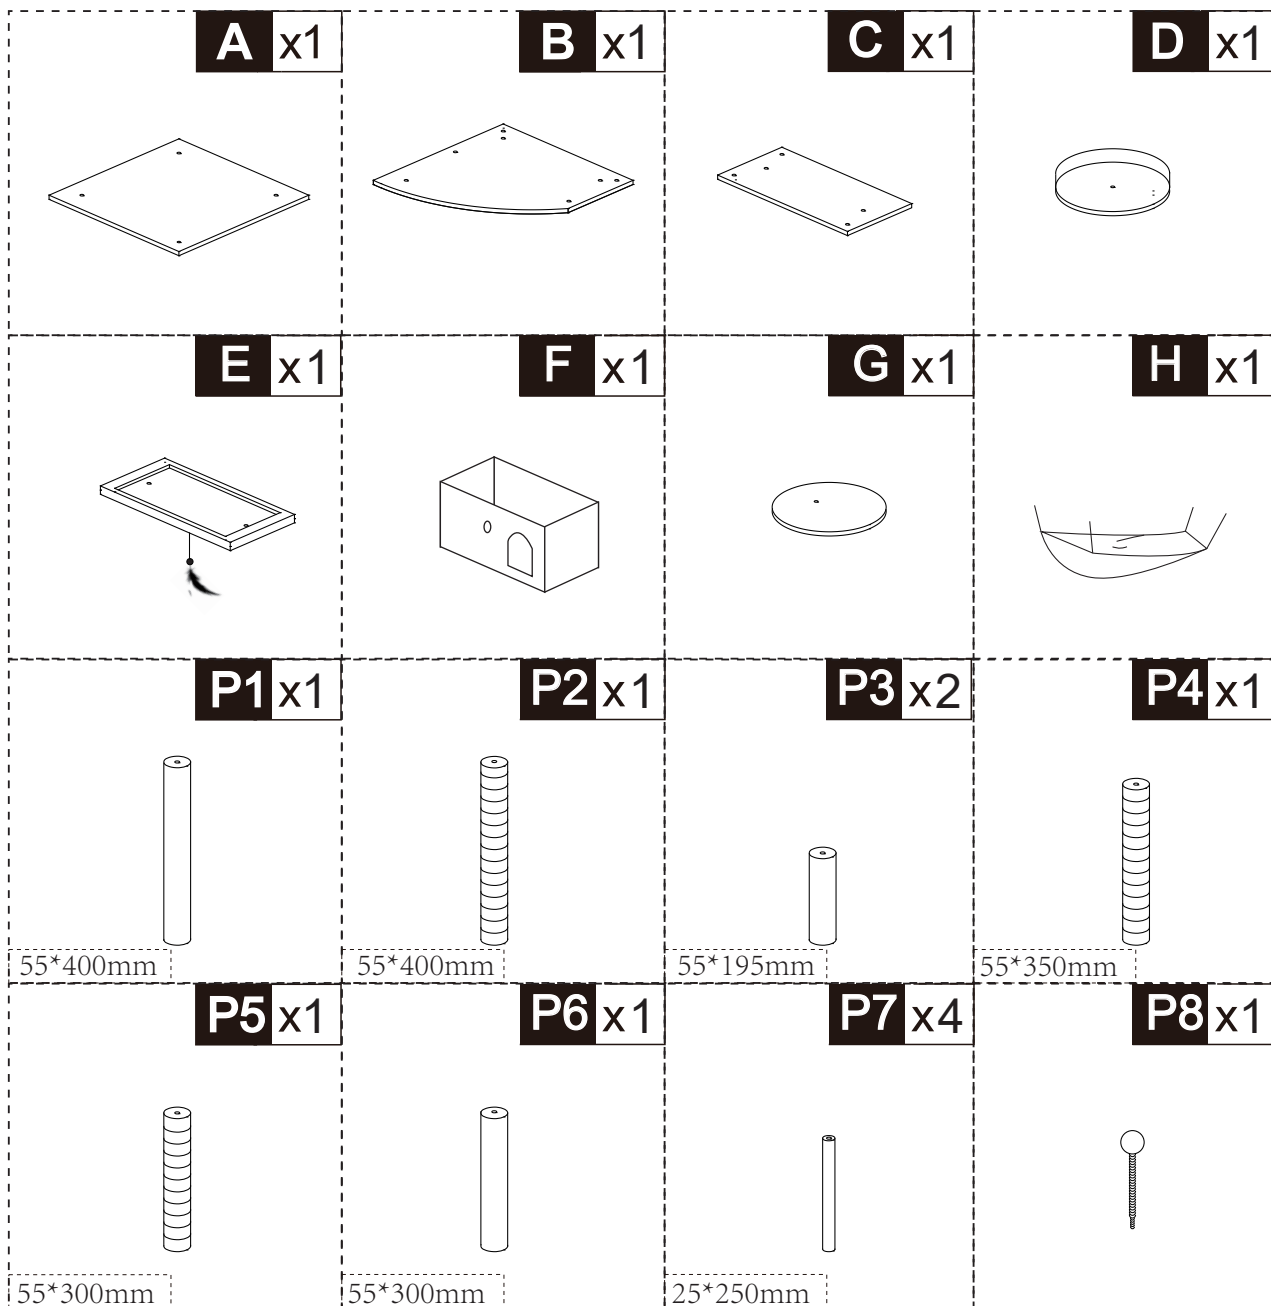

PARTS

HARDWARE

W1x3

M8*40mm

W1x2

M8*40mm

If you have any questions, please contact our customer care center, Our contact details are below:

US