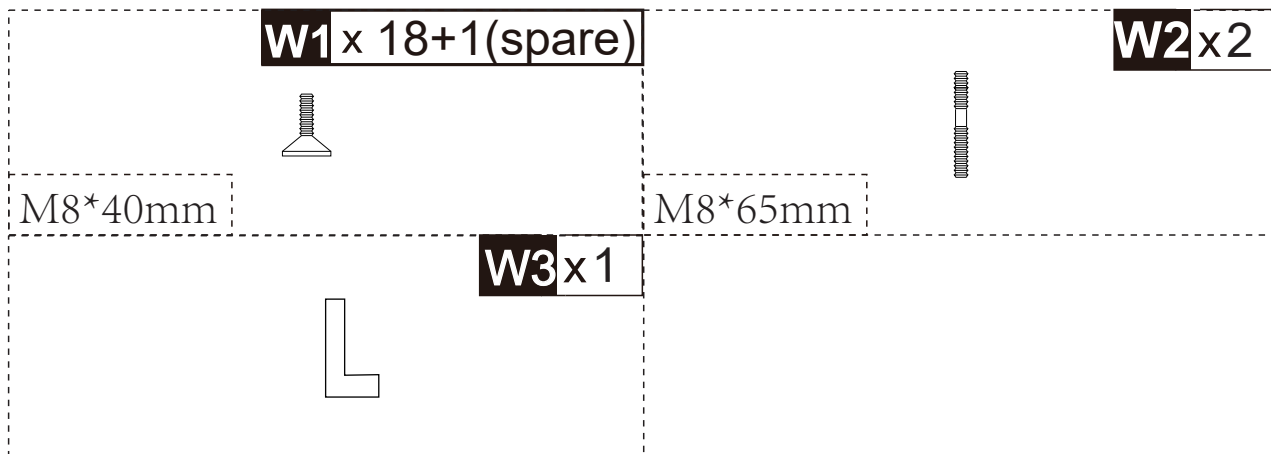

PARTS

HARDWARE

W1x3

M8*40mm

W1x2

M8*40mm

If you have any questions, please contact our customer care center, Our contact details are below:

US