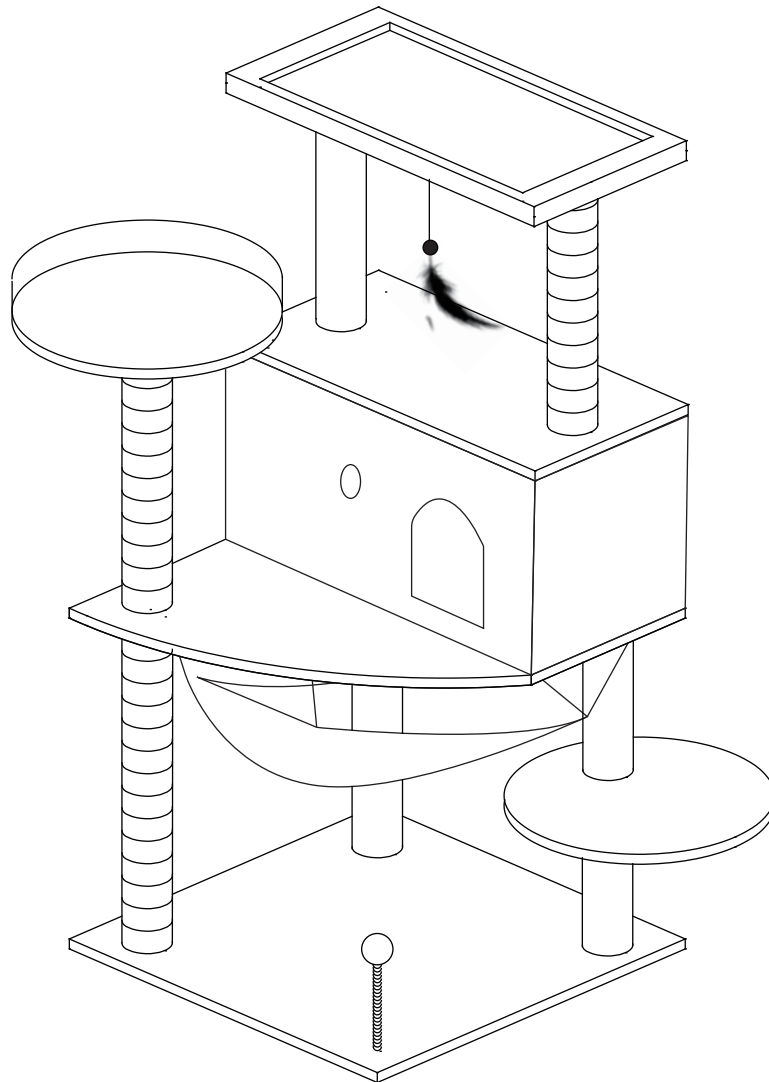

PawHut

IN230700162V01_GL

D30-487

6

STEPS

0.5 HR

EN_IMPORTANT, RETAIN FOR FUTURE REFERENCE: READ CAREFULLY.

FR_IMPORTANT: A LIRE ATTENTIVEMENT ET À CONSERVER POUR CONSULTATION ULTÉRIEURE.

PARTS

HARDWARE

W1x3

M8*40mm

W1x2

M8*40mm

If you have any questions, please contact our customer care center, Our contact details are below:

US