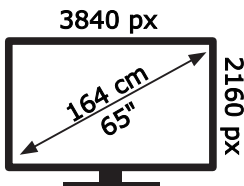

ENERG

TELEFUNKEN

D65U980B2CW

85 kWh/1000h

ABCDEF **G**

145 kWh/1000h

50755739