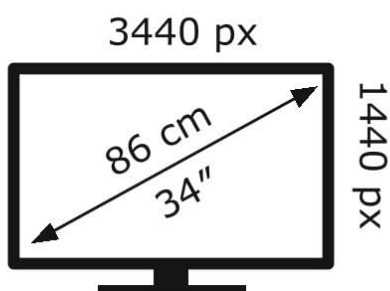

# ENERGY

TCL

34R83QX7

**28** kWh/1000h

ABCDEF**G**

**106** kWh/1000h

2019/2013