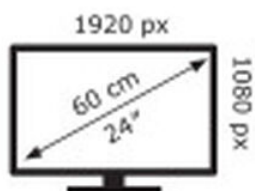

ENERGY

LG Electronics

24U411A

16 kWh/1000h

ABCDEF**G**

20 kWh/1000h

2012/01/02