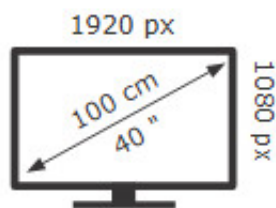

ENERG

HISENSE

40A5Q

39 kWh/1000h

ABCDEF**G**

50 kWh/1000h

2019/2013