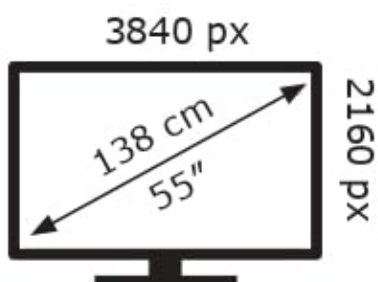

ENERG

Samsung

TQ55Q7F5AU

79 kWh/1000h

ABCDEF**G**

118 kWh/1000h

2019/2013