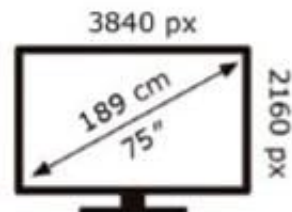

ENERG 

Samsung

TQ75Q7F5AU

135 kWh/1000h

ABCDEF **G**

209 kWh/1000h

2019/2013