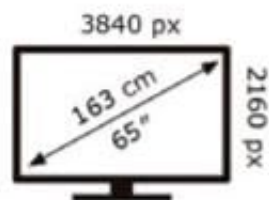

ENERG

Samsung

TQ65Q7F5AU

106 kWh/1000h

ABCDEF **G**

171 kWh/1000h

2019/2013