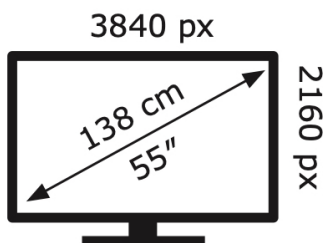

ENERG

XIAOMI

L55MB-APEU

75 kWh/1000h

ABCDEF**G**

105 kWh/1000h

2019/2013