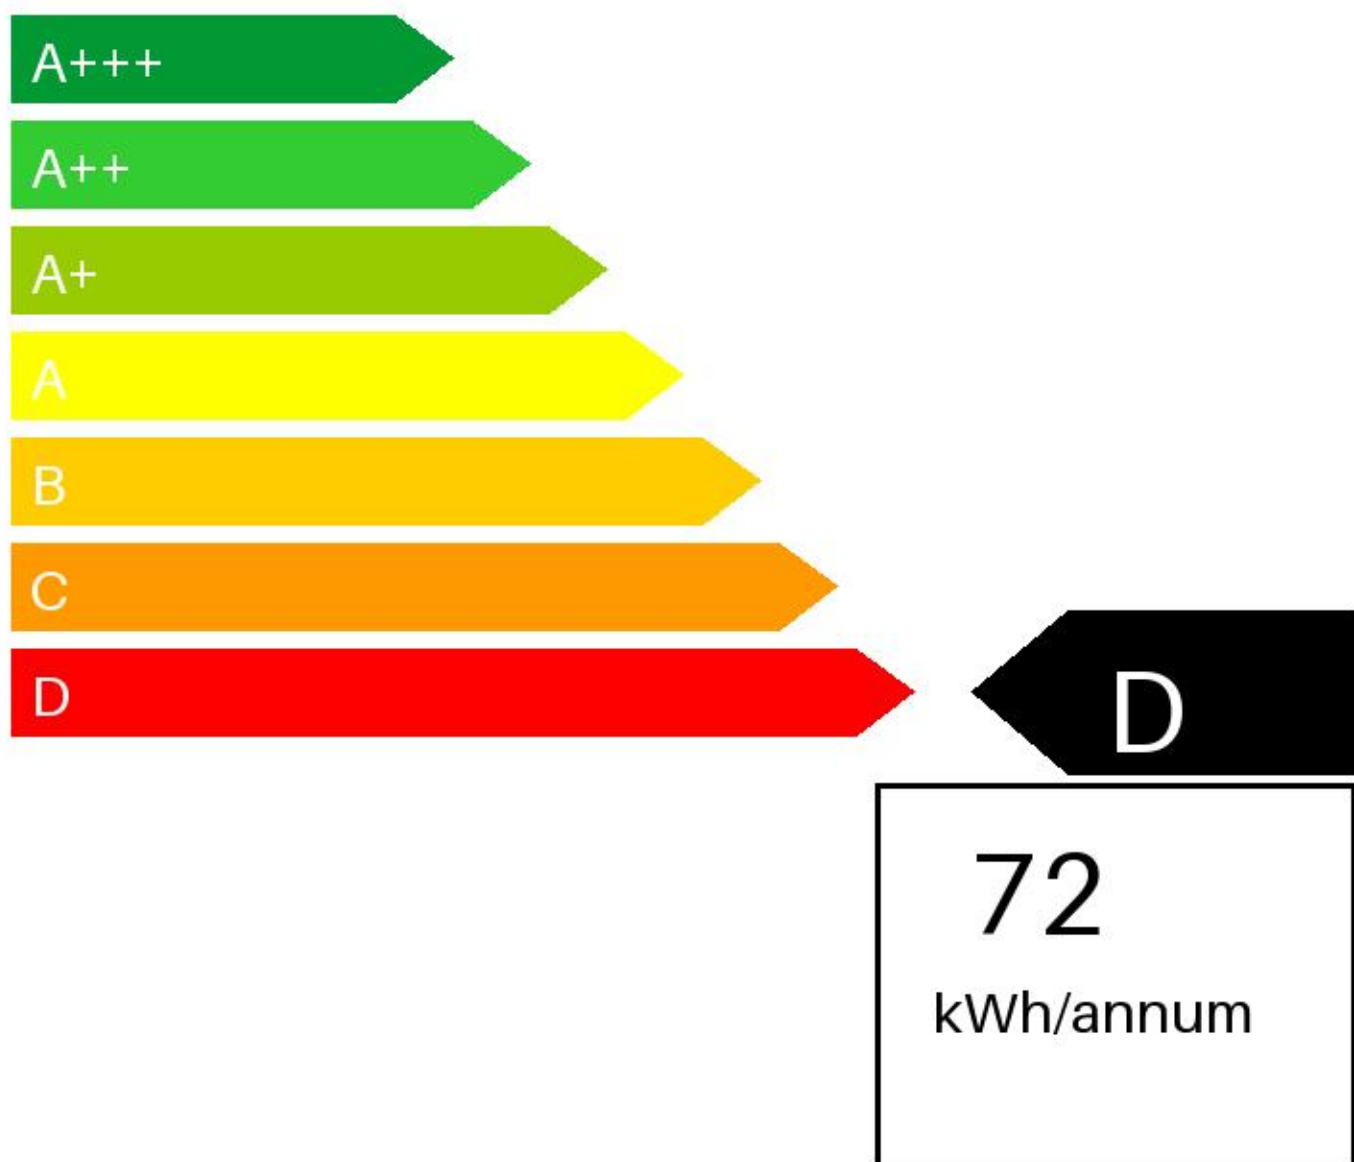

ENERG

TECNOWIND

LEVEL MID 90 - K326I0044

ABCDE

A BCDEFG

AB CDEFG

60 dB