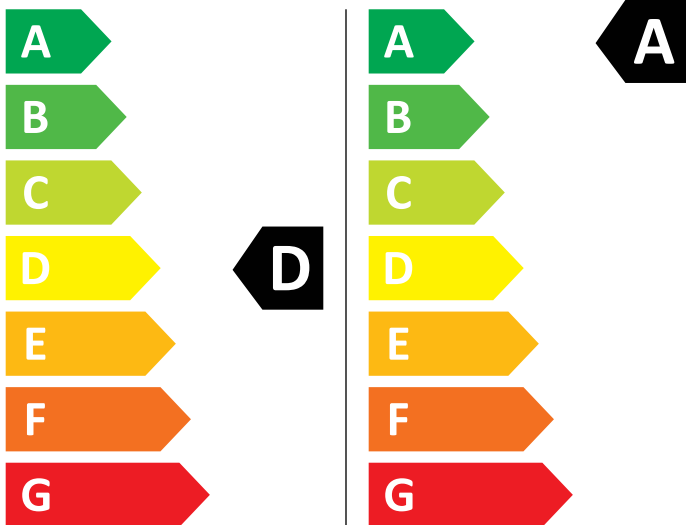

ENERG

AEG

LWK6A50680 914603723

💧 217 kWh/100

💧 47 kWh/100

4,0 kg

8,0 kg

60 L